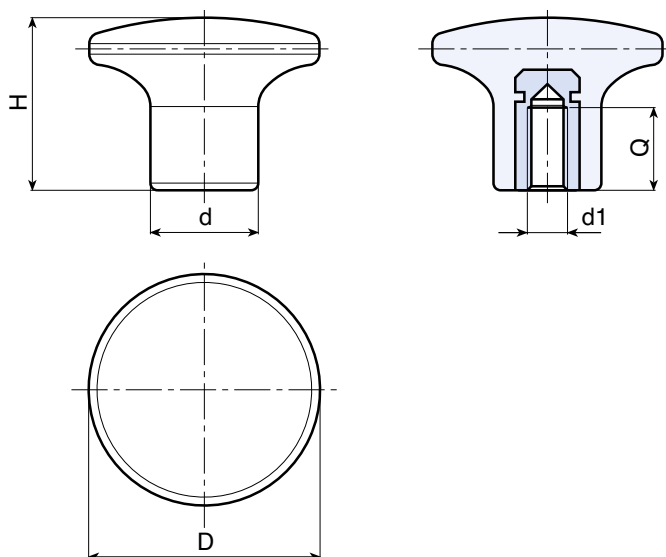

I117

MUSHROOM KNOB WITH FEMALE THREADED INSERT

Material:

Reinforced polyamide.
Oils and greases resistant.

Surface:

Satin.

Colour:

Black (RAL 9011).

Main Insert:

Brass blind threaded bush (tolerance 6H).

SPECIAL REQUEST:

- It is possible to supply the inserts in different materials, on request and for quantities.
- It is possible to supply colours as shown in the table at pag. I-23, on request and for quantities.

	art.	D	H	d	d1	Q	g
●	I11722.TM0401	22	17	11	M04	9,5	6
●	I11722.TM0501	22	17	11	M05	8	6
●	I11722.TM0601	22	17	11	M06	8	6
●	I11726.TM0501	26	20,5	13	M05	15,5	9
●	I11726.TM0601	26	20,5	13	M06	13	9
●	I11726.TM0801	26	20,5	13	M08	13	10
●	I11732.TM0501	32	24	15	M05	8	12
●	I11732.TM0601	32	24	15	M06	8	12
●	I11732.TM0801	32	24	15	M08	13	14
●	I11745.TM0801	45	32	21	M08	13	32
●	I11745.TM1001	45	32	21	M10	13	33
●	I11745.TM1201	45	32	21	M12	17	34